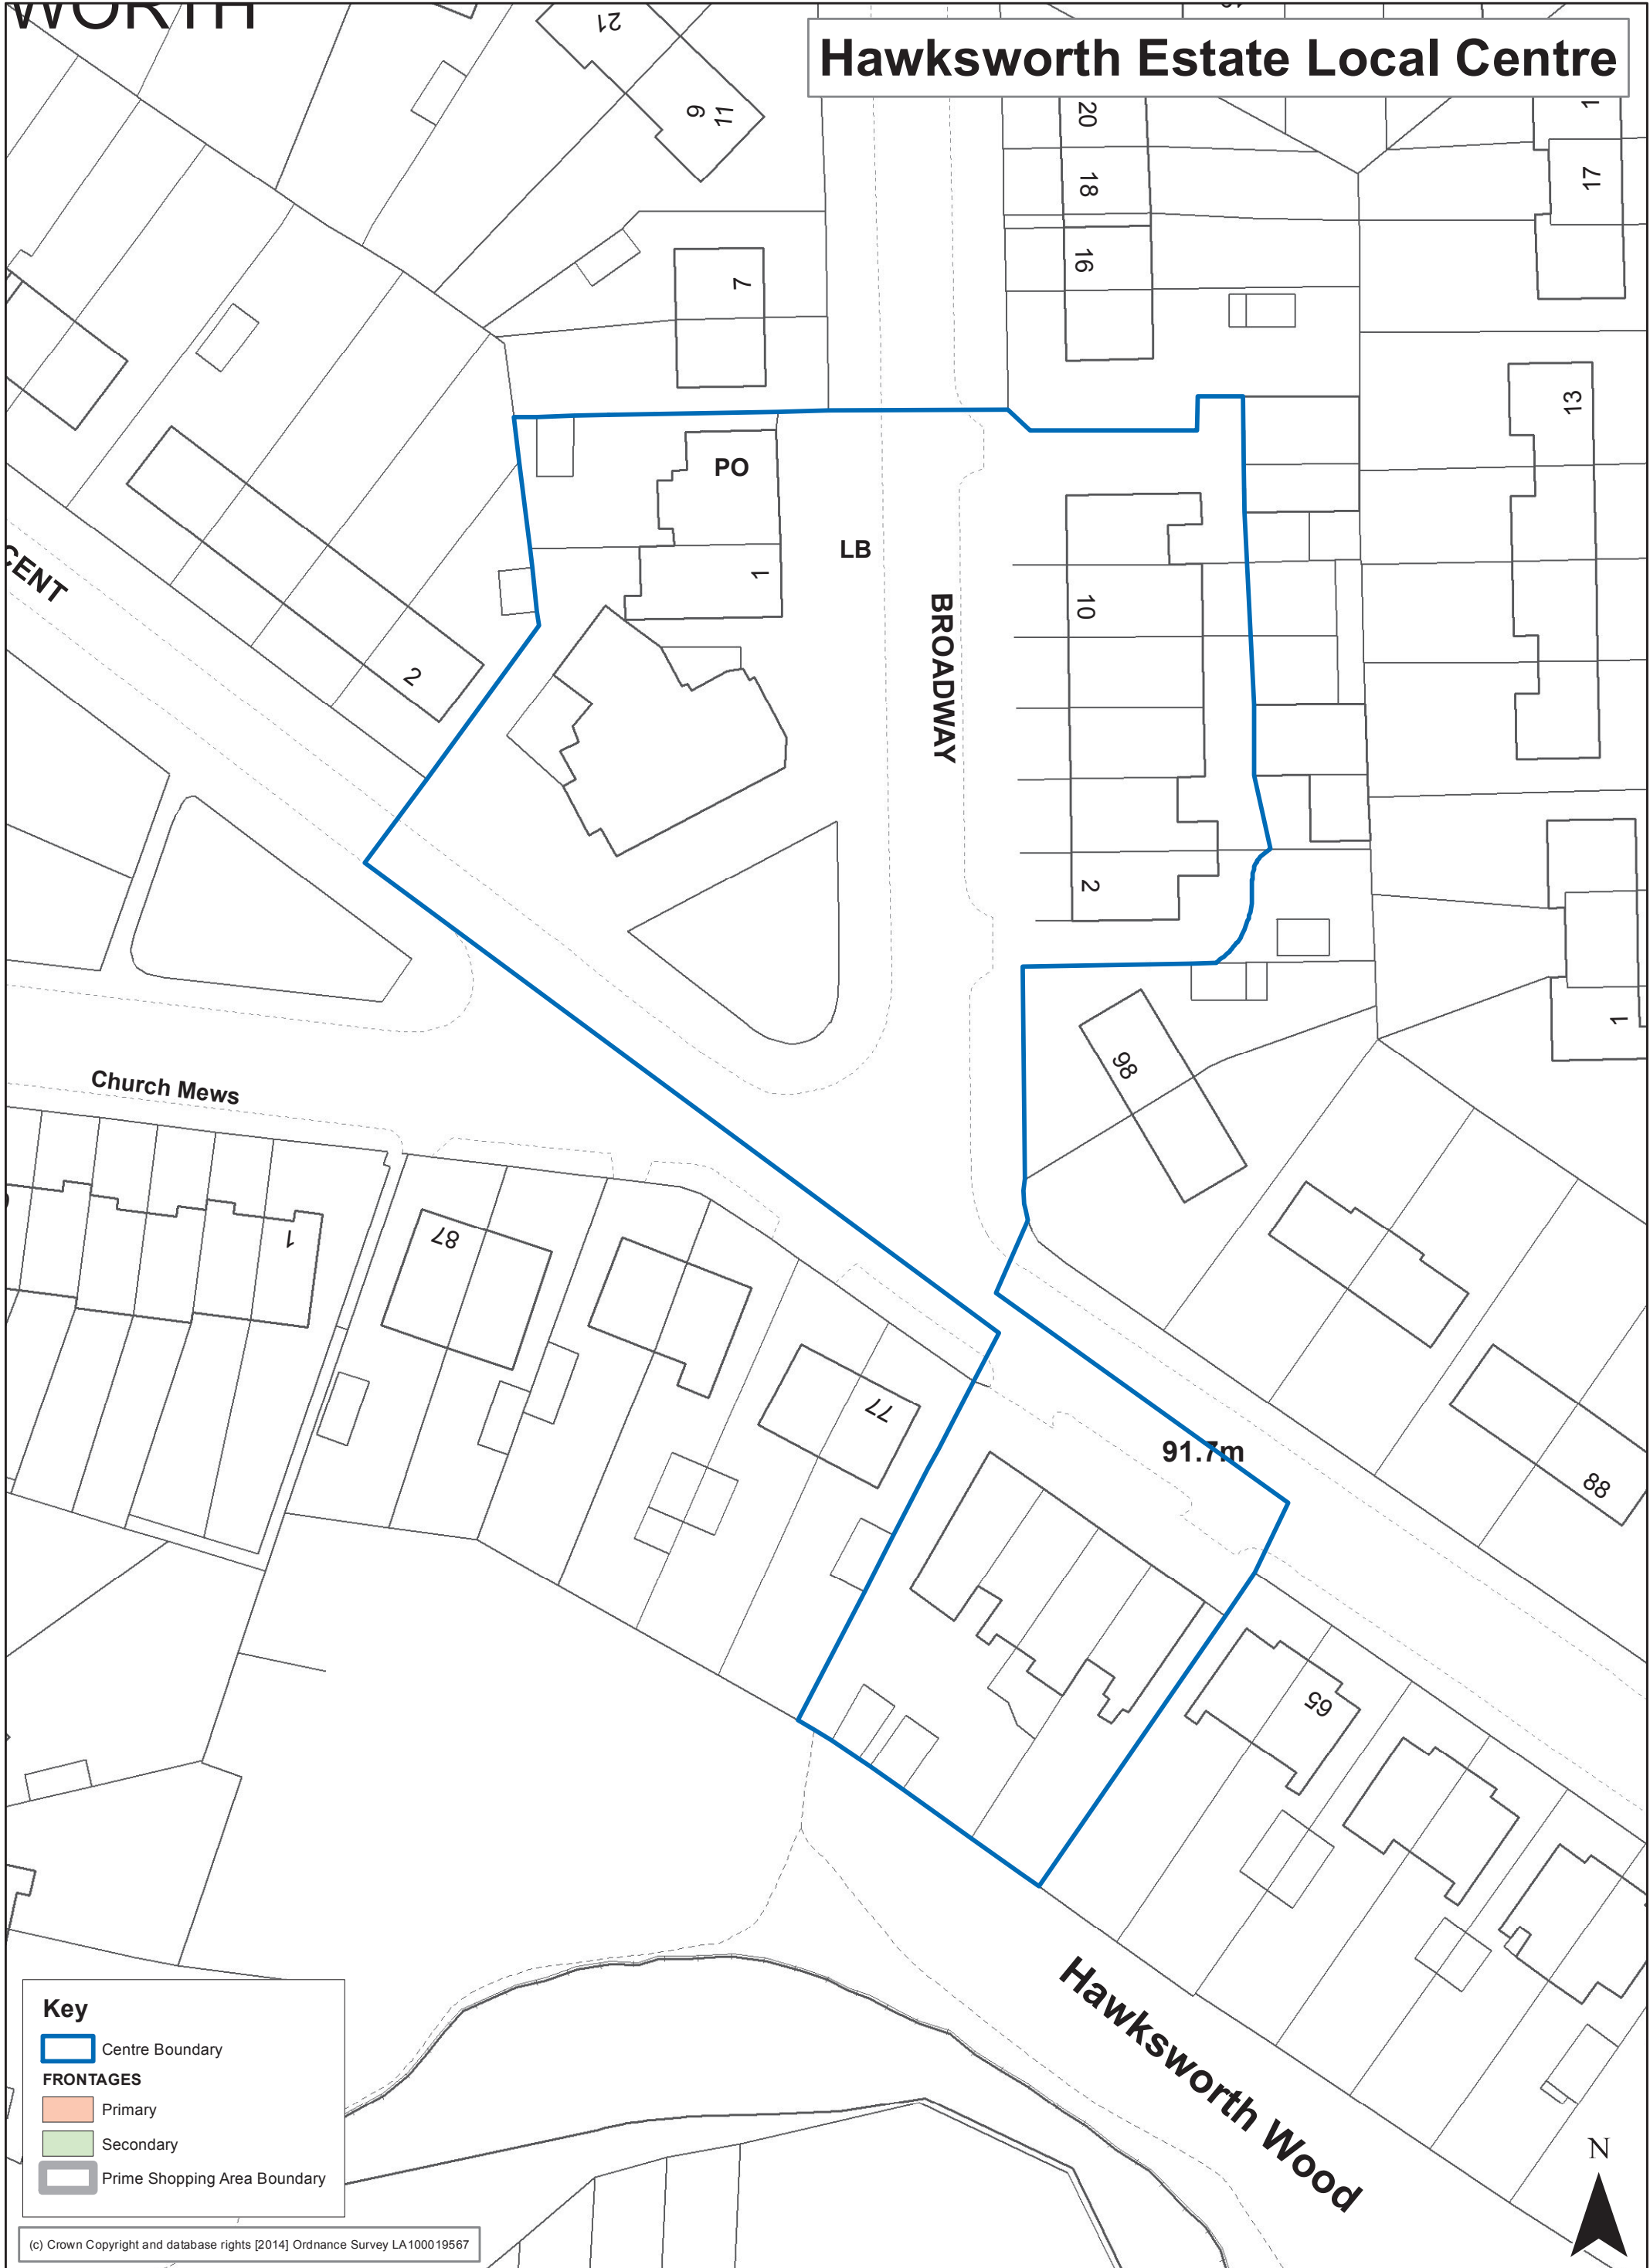

WORTH

Hawksworth Estate Local Centre

Key

- Centre Boundary

FRONTAGES

- Primary
- Secondary
- Prime Shopping Area Boundary

(c) Crown Copyright and database rights [2014] Ordnance Survey LA100019567